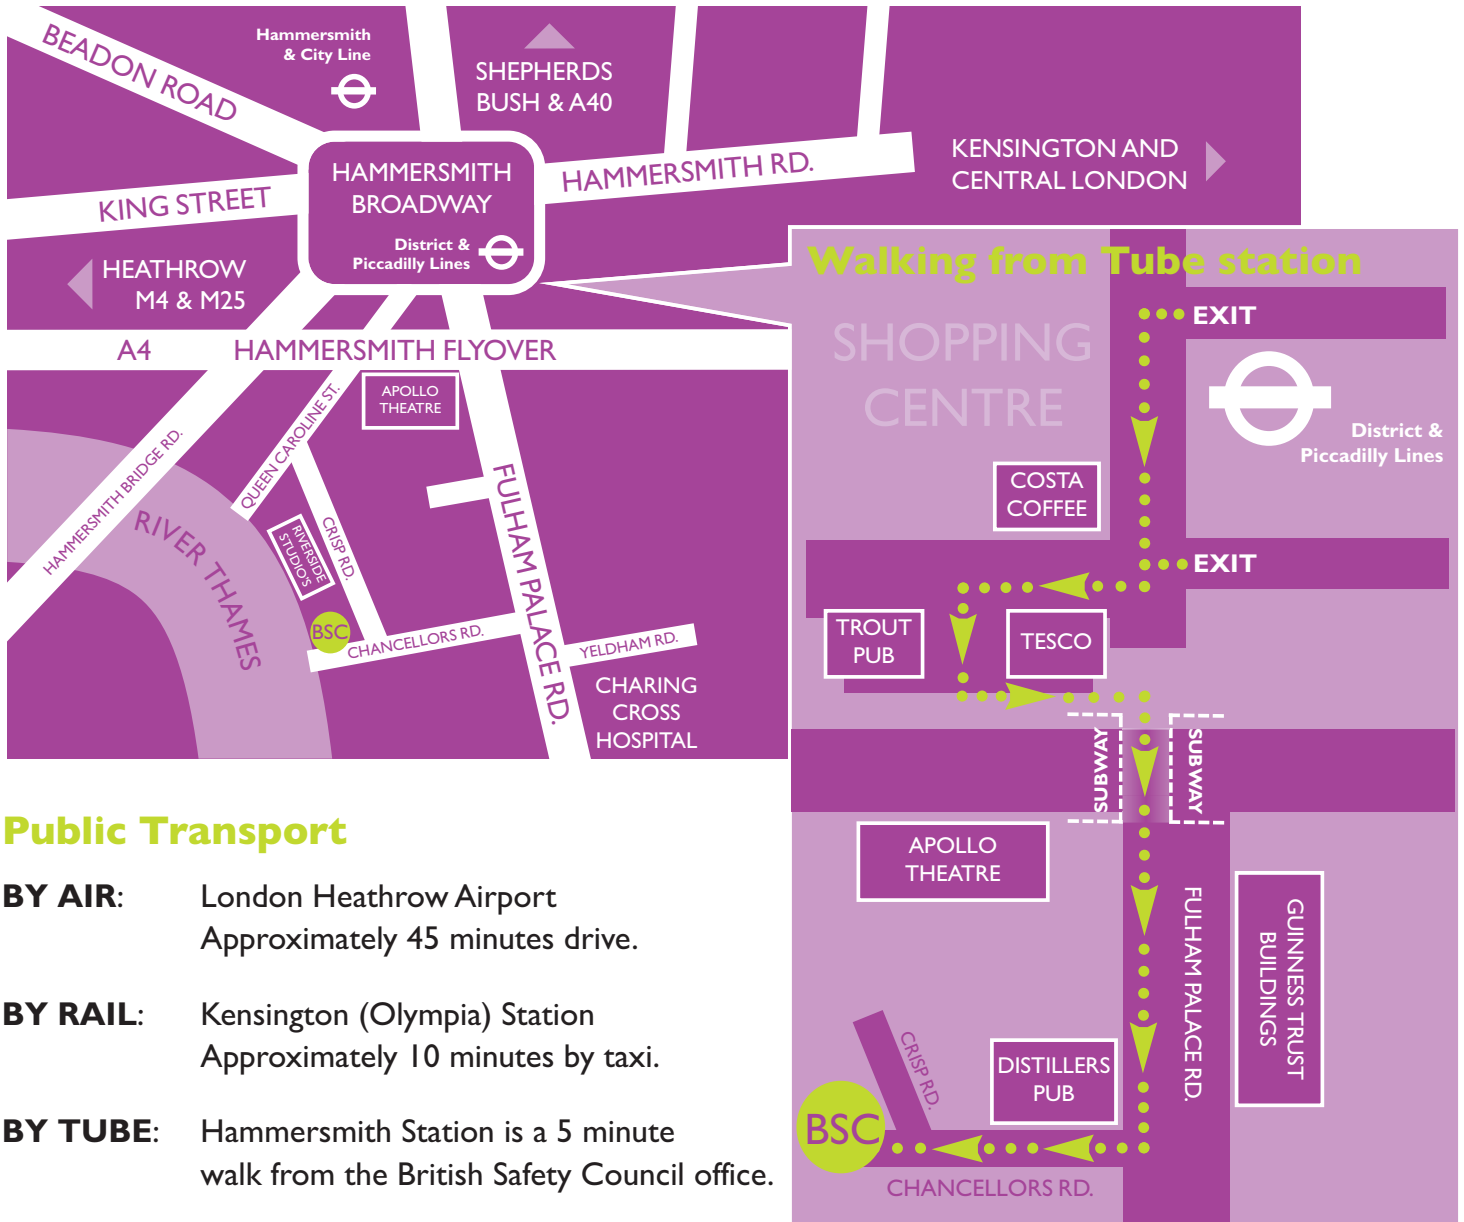

LEARNING

zone

more than just a training venue - an entire learning experience

Where to find us

The British Safety Council Learning Zone is conveniently located in Hammersmith, West London. Accessible by all major transport links and only a 15 minute tube ride from central London.

Public Transport

- BY AIR:** London Heathrow Airport
Approximately 45 minutes drive.
- BY RAIL:** Kensington (Olympia) Station
Approximately 10 minutes by taxi.
- BY TUBE:** Hammersmith Station is a 5 minute walk from the British Safety Council office.